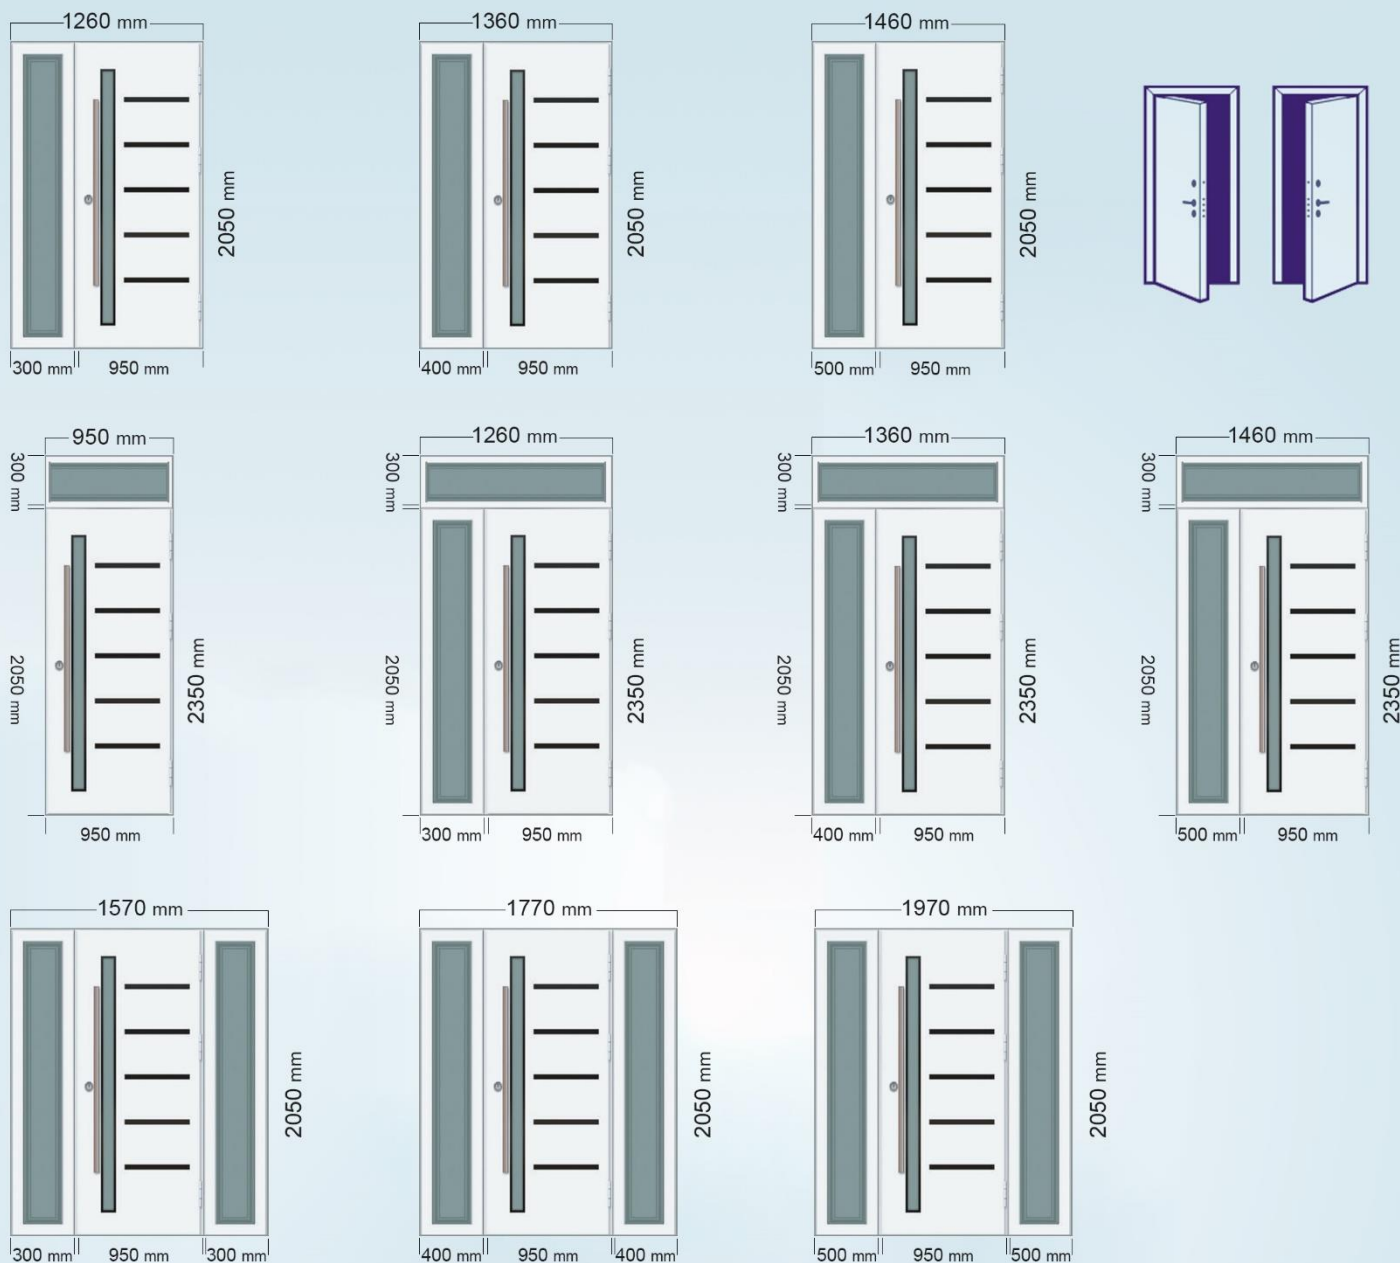

PRICE OF EXTERIOR DOORS

EXAMPLES OF OPTIONS

COLORS